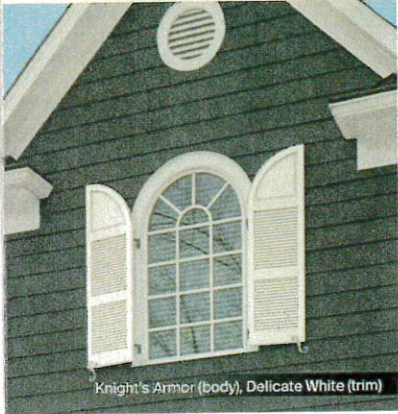

A clean, versatile white never goes out of style. Pair it with a deep, rich black and a warm, spicy red to help to highlight key architectural details such as doors and shutters. This classic combination truly withstands the test of time.